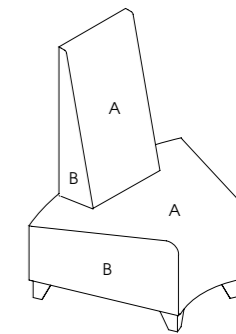

See page 80 for more information

*Refer to Desk Options on page 180 to view the complete range.