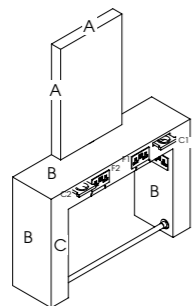

Oasis*

Code: 05666 Wall, 05667 Island

Colours: All REM laminates

Shelf: Laminated

Storage: Storage mirror optional

Footrest: Integral optional

Options: Can be ordered in multiple positions (page 179)
Standard Oasis Mirror
Standard Oasis Storage Mirror
Glow Make-up Storage Mirror
Lux Storage Mirror