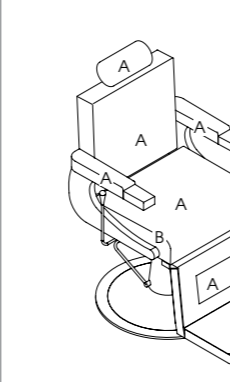

See page 135 for more information