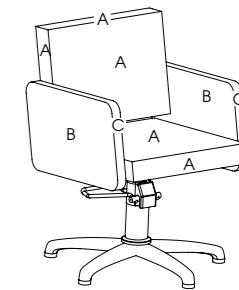

See page 25 for more information