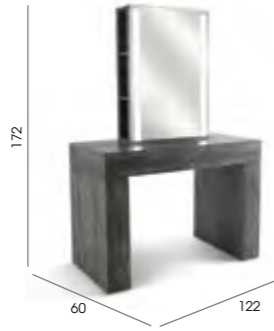

*Refer to page 179 for Glow, Lunar and Oasis positions.

Holsters

Lunar*

Code: 05694 Wall, 05699 Island

Colours: All REM laminates

Shelf: Laminated

Socket: Twin socket optional

Options: Can be ordered in multiple positions (page 179)
05694 - Standard Lunar Mirror
05699A - Storage Lunar Mirror

See page 68 for more information

Oasis*

Code: 05666 Wall, 05667 Island

Colours: All REM laminates

Shelf: Laminated

Storage: Storage mirror optional

Footrest: Integral optional

Options: Can be ordered in multiple positions (page 179)
Standard Oasis Mirror
Standard Oasis Storage Mirror
Glow Make-up Storage Mirror
Lux Storage Mirror

See page 67 for more information

Small Holster

Code: 05812

Colour: Polished metal

Large Holster

Code: 05822

Colour: Polished metal

See pages 70 - 71 for more information

Destiny Holster

Code: 05817

Colour: Chrome steel

Pop out Holster

Code: 05668

Colour: All REM laminates

See pages 70 - 71 for more information

Straightener Holster

Code: 05811

Colour: Polycarbonate

See pages 70 - 71 for more information

Footrests

Orbit Footrest

Code: 05846

Colour: Brushed steel

See page 69 for more information

Vision Footrest

Code: 05847

Colour: Chrome steel

See page 69 for more information

Reception

Keystone

Code: 05780

Colours: All REM laminates

Features: Open rear storage and integral cable management ports

Options:
05870 - Lockable cash drawer
05874 - Keyboard slide
05608 - Lock to door

See page 72 for more information

Lunar

Code: 05750

Colours: All REM laminates

Features: Open rear storage with cupboard - see page 180 for details. LED lighting and cable ports

Options:
05870 - Lockable cash drawer
05874 - Keyboard slide
05608 - Lock to door
05868/69 - Till/monitor cut out

See page 73 for more information