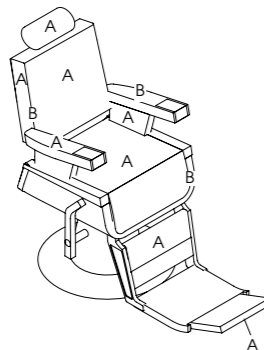

See page 133 for more information