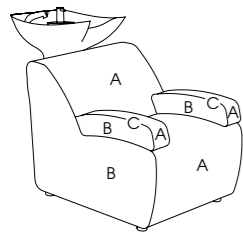

See page 51 for more information

152