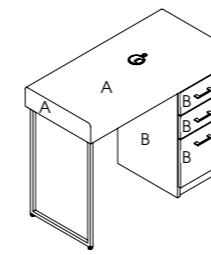

See page 103 for more information

Florence 1 Position

Code: 01045

Colours: All REM laminates

Detail: 1 Position

Features: 3 storage drawers, lower cupboards with internal shelf

Options:  
01046 - 2 Position  
05852 - Twin USB Chrome Double Socket  
05858 - Twin USB Chrome Double Socket - Pre wired