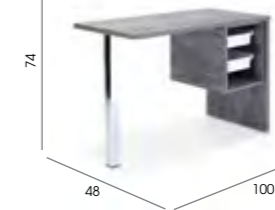

Indigo

Code: 01036

Colours: All REM laminates

Detail: Twin tray storage module

Features: Square chrome support leg