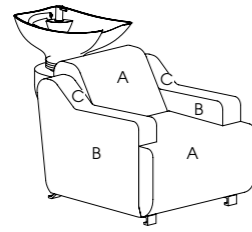

See page 52 for more information