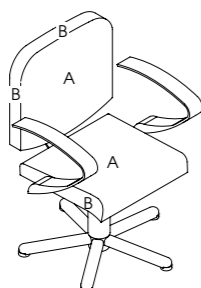

See page 27 for more information