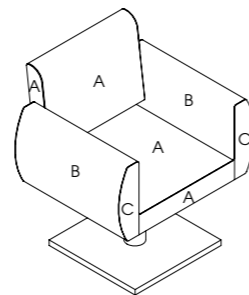

See page 29 for more information