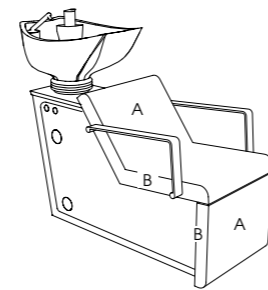

See page 46 for more information