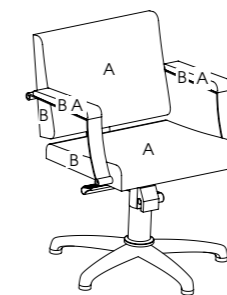

See page 31 for more information