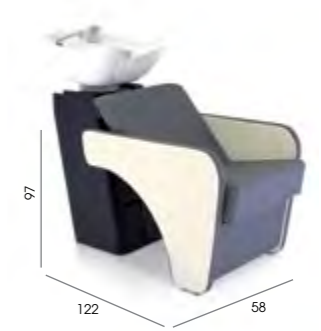

Havana

Code: 04676

Upholstery: All REM fabrics

Arms: Upholstered

Body Colour: Black with chrome basin support

Basin: Sumo

Plumbing: Monobloc mixing valve kit and pre-plumbing: flexi waste, waste and fixing kit

Options: 04518 - Link
2 tone upholstery

See page 50 for more information