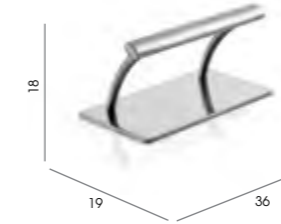

Footrests

Orbit Footrest

Code: 05846

Colour: Brushed steel

See page 69 for more information