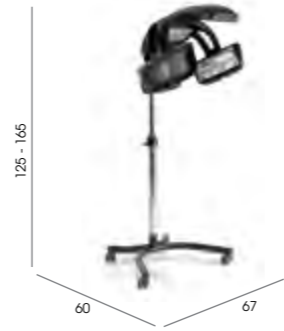

Horizon Air Mobile

Code: 02250
Model: Mobile
Colour: Black only
Base: 'C' type, chrome and black