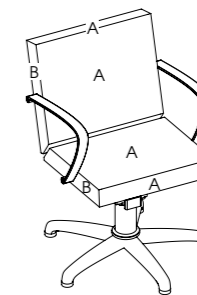

See page 32 for more information