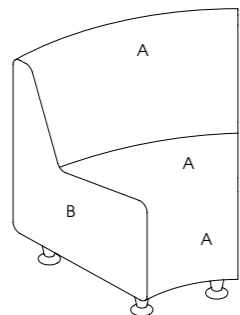

See page 81 for more information