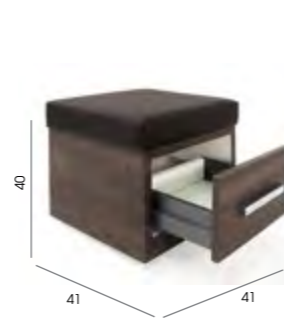

## Plaza Pedispa Stool

Code: 01589

Colour: All REM fabrics and laminates

Movement: Castors

Features: Storage shelf

See page 118 for more information