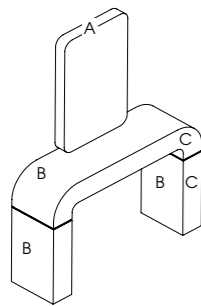

See page 68 for more information