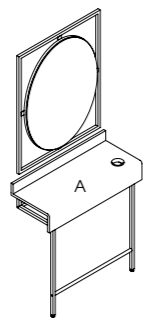

See page 60 for more information