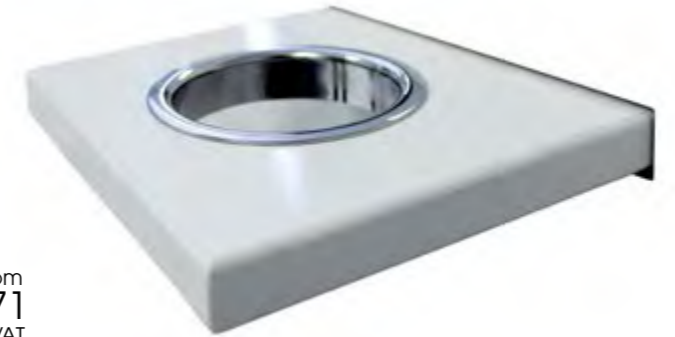

### Dimensions:

- Height: 17cm
- Width: 40cm
- Depth: 25cm

From  
£32  
+ VAT

From  
£32  
+ VAT

From  
£32  
+ VAT

From  
£32  
+ VAT

From  
£71  
+ VAT

See your local distributor for promotional offers