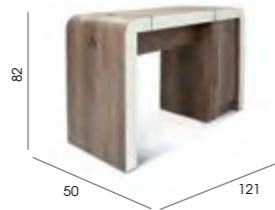

Concorde 1 With Storage

Code: 01052B

Colours: All REM laminates

Detail: 1 locking cupboard with trays

Features: Cable management system as standard

Options:
Advanced Filter System
05852 - Twin USB Chrome Double Socket
05858 - Twin USB Chrome Double Socket - Pre wired