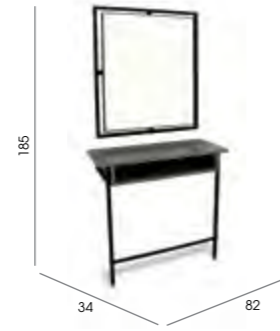

Montreal

Code: 05070

Colours: All REM laminates

Shelf: Laminated

Footrest: Included

Options:
05071 - Shelf Unit only
05072 - Mirror Unit only