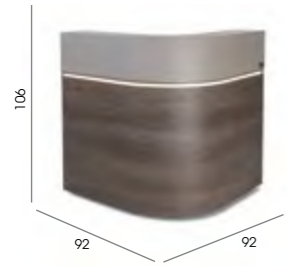

Saturn*

Code: 05420 Various

Colours: All REM laminates

Features: Open rear storage with cupboard - see page 180 for details. Internal shelf, perimeter lighting and cable ports

Options:
05420 - 92cm x 92cm
05421 - 122cm x 92cm
05423 - 152cm x 92cm
05870 - Lockable cash drawer
05874 - Keyboard slide
05608 - Lock to door
05868/69 - Till/monitor cut out