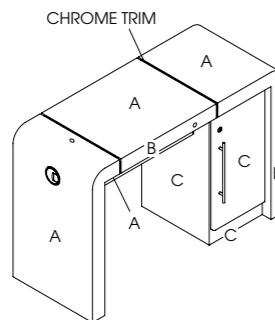

See page 103 for more information

Concorde 1 With Storage

Code: 01052B

Colours: All REM laminates

Detail: 1 locking cupboard with trays

Features: Cable management system as standard

Options:  
Advanced Filter System  
05852 - Twin USB Chrome Double Socket  
05858 - Twin USB Chrome Double Socket - Pre wired