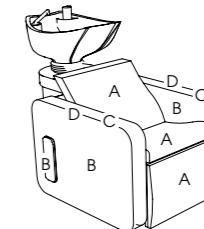

Havana

Code: 04676

Upholstery: All REM fabrics

Arms: Upholstered

Body Colour: Black with chrome basin support

Basin: Sumo

Plumbing: Monobloc mixing valve kit and pre-plumbing: flexi waste, waste and fixing kit

Options: 04518 - Link
2 tone upholstery

See page 50 for more information