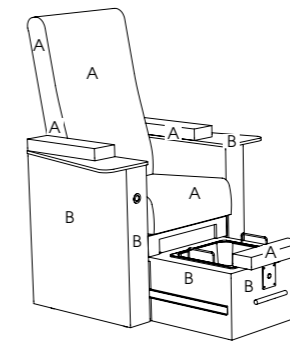

See page 116 for more information