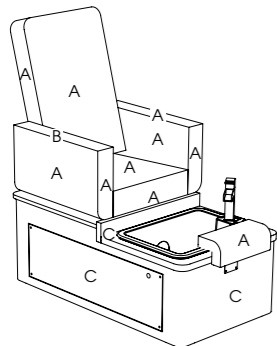

See page 114 for more information