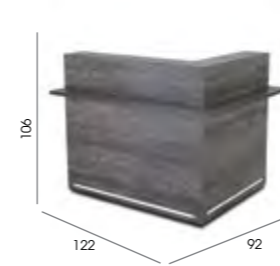

Windsor

Code: 05771

Colours: All REM laminates

Features: Feature LED lighting. Cupboard to rear, handbag shelf and cable ports

Options:
05770 - Windsor 92cm x 92cm
05771 - Windsor 122cm x 92cm
05870 - Lockable cash drawer
05874 - Keyboard slide
05608 - Lock to door
05868/69 - Till/monitor cut out