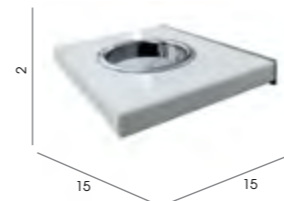

Pop out Holster

Code: 05668

Colour: All REM laminates

See pages 70 - 71 for more information