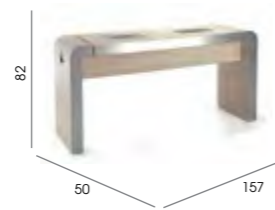

Concorde 2

Code: 01052C

Colours: All REM laminates

Detail: 2 position

Features: Cable management system as standard

Options:
Advanced Filter System
05852 - Twin USB Chrome Double Socket