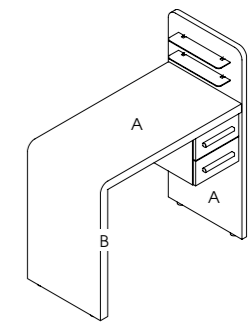

See page 105 for more information