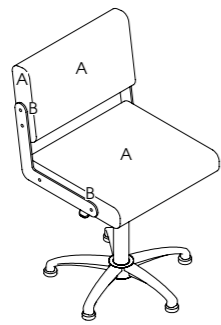

See page 124 for more information