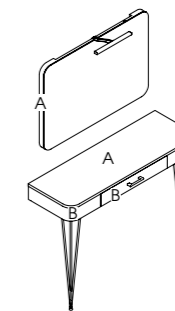

See page 65 for more information