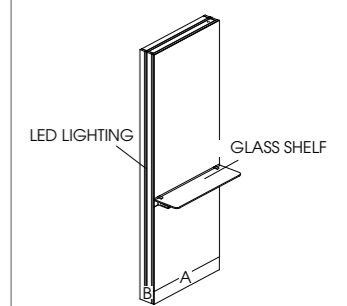

See page 58 for more information

153