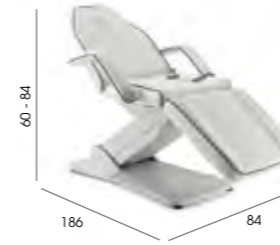

Excel 3 Motor

Code: 01551

Colour: White with grey piping

Couch: 3 piece

Movement: Electric with electric head and footrest

Handset: Included

Features: Face hole with infill

See page 111 for more information