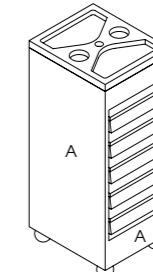

Studio

Code: 06020

Colours: Black or white

Features: Easy clean hair free castors

Storage: Accessory or flat top, 5 slide trays

Base: Easy clean hair free castors

Options:
06018 - White with flat top tray
06019 - Black with flat top tray
06020 - Black accessory top tray
06021 - White accessory top tray

See page 88 for more information

See page 86 for more information