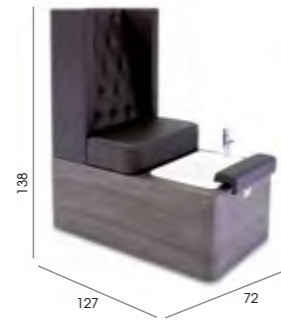

Dream Pedispa

Code: 01590

Colour: All REM fabrics and laminates with ceramic basin

Movement: Manually adjustable footrest

Features: Adjustable footrest, retractable tap and laminated basin cover

Plumbing: required