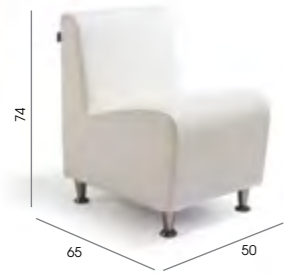

Elegance Straight

Code: 04340

Colours: All REM fabrics

Features: Chrome steel feet

Options:
2 tone fabric finish
04341 - Elegance Curve 45°