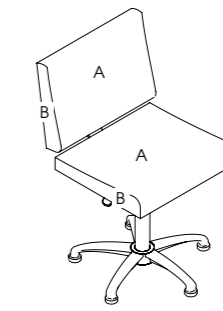

See page 38 for more information