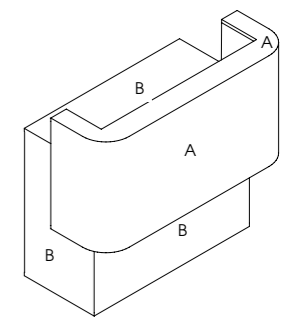

Lunar

Code: 05750

Colours: All REM laminates

Features: Open rear storage with cupboard - see page 180 for details. LED lighting and cable ports

Options:
05870 - Lockable cash drawer
05874 - Keyboard slide
05608 - Lock to door
05868/69 - Till/monitor cut out

See page 73 for more information