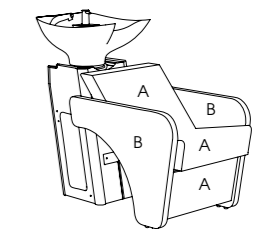

See page 53 for more information