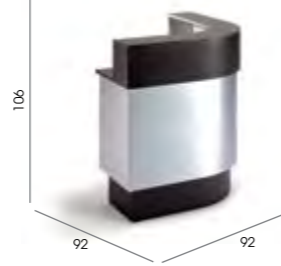

Suflor*

Code: 05410 Various

Colours: All REM laminates

Features: Open rear storage - see page 180 for details. Internal shelf

Options:
05410 - 92cm x 92cm
05411 - 122cm x 92cm
05870 - Lockable cash drawer
05874 - Keyboard slide
05868/69 - Till/monitor cut out