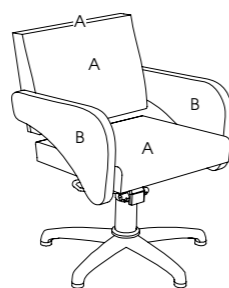

See page 28 for more information