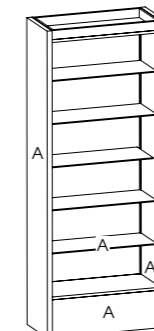

See page 84 for more information