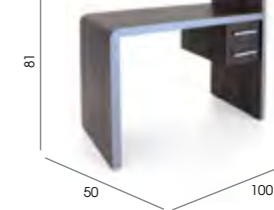

Infiniti²

Code: 01056

Colours: All REM laminates with Alu Brosse trim on upstand only

Detail: 1 position and 2 glass display shelves

Features: 2 storage drawers

Options:
05852 - Twin USB Chrome Double Socket
05858 - Twin USB Chrome Double Socket - Pre wired