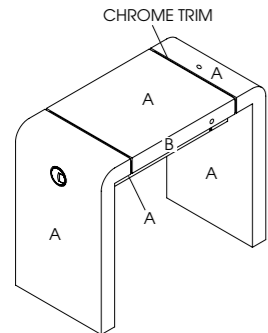

# Nail Bar

Concorde 1

Code: 01052A

Colours: All REM laminates

Detail: 1 Position

Features: Mag Lamp Holster and cable management system as standard.

Options:  
Advanced Filter System  
05852 - Twin USB Chrome Double Socket  
05858 - Twin USB Chrome Double Socket - Pre wired