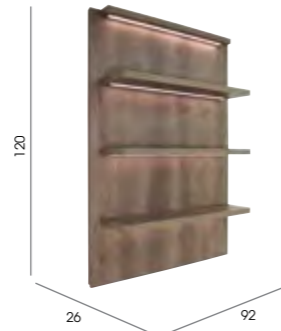

Glam LED

Code: 05551

Colours: All REM laminates

Features: 3 laminated shelves.
LED lighting on each shelf