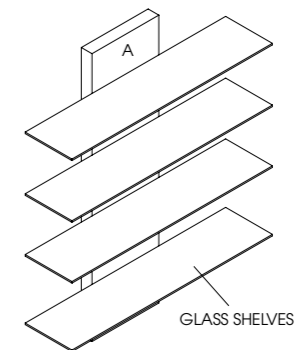

See page 83 for more information