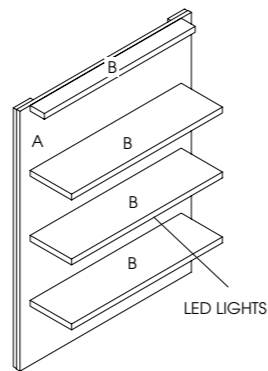

See page 82 for more information

**Olympia Small**

Code: 05443

Colours: All REM laminates

Features: Toughened glass shelves and LED lighting to tops and base

See page 85 for more information

**Olympia Large**