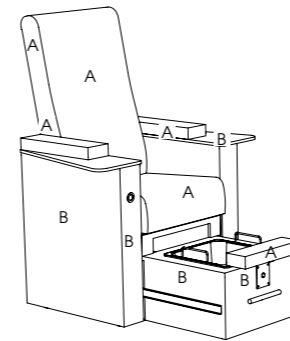

See page 116 for more information