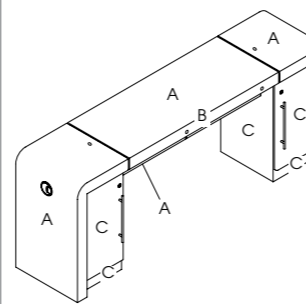

See page 103 for more information

Concorde 2 With Storage

Code: 01052D

Colours: All REM laminates

Detail: 2 locking cupboard with trays

Features: Cable management system as standard

Options:  
Advanced Filter System  
05852 - Twin USB Chrome Double Socket