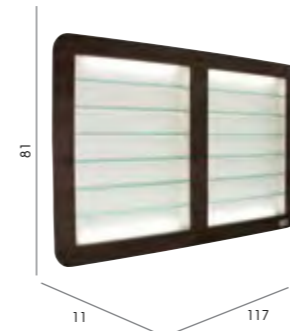

See page 82 for more information

**Olympia Small**

Code: 05443

Colours: All REM laminates

Features: Toughened glass shelves and LED lighting to tops and base

See page 85 for more information

**Olympia Large**