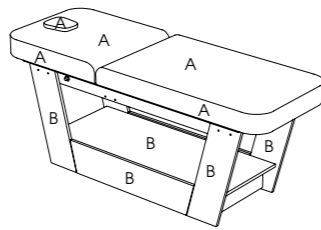

See page 108 for more information