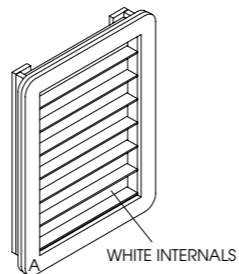

See page 85 for more information