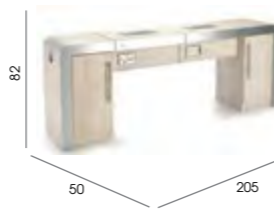

Concorde 2 With Storage

Code: 01052D

Colours: All REM laminates

Detail: 2 locking cupboard with trays

Features: Cable management system as standard

Options:
Advanced Filter System
05852 - Twin USB Chrome Double Socket