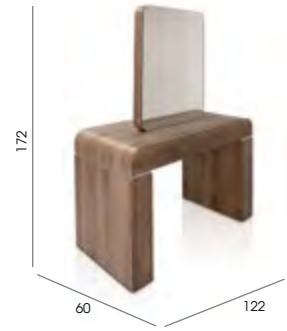

*Refer to page 179 for Glow, Lunar and Oasis positions.

Holsters

Lunar*

Code: 05694 Wall, 05699 Island

Colours: All REM laminates

Shelf: Laminated

Socket: Twin socket optional

Options: Can be ordered in multiple positions (page 179)
05694 - Standard Lunar Mirror
05699A - Storage Lunar Mirror