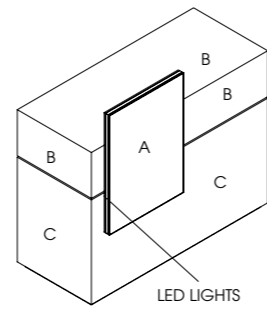

See page 77 for more information