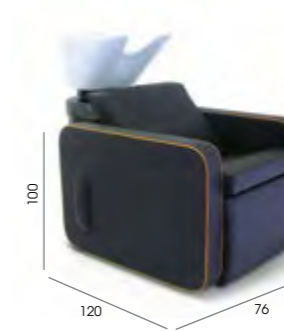

Dune

Code: 04870

Upholstery: All REM fabrics

Arms: Upholstered

Body Colour: Black basin support

Basin: Kiko Basin white

Plumbing: Monobloc mixing valve kit and pre-plumbing: flexi waste, waste and fixing kit

Options: 04871 - with Electric Legrest
2 tone upholstery

See page 49 for more information