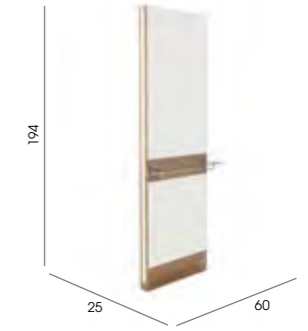

Destiny

Code: 05110 Wall, 05191 Island

Colours: All REM laminates

Holster: Destiny dryer holster available separately

Shelf: Toughened glass shelf with chrome brackets

Lighting: Feature LED lights to sides as standard

Footrest: Vision and Orbit available separately

Options: Frosted lower panel