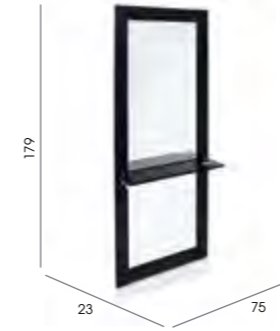

Paris

Code: 05133 Wall, 05196 Island

Colours: All REM laminates

Holster: Dryer holster as standard

Shelf: Laminates

Footrest: Vision, Orbit and Lupo available separately

Options: Frosted lower panel