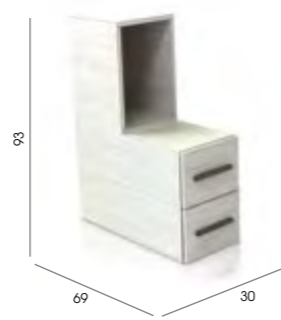

Dream Storage Link

Code: 01591

Colour: All REM laminates

Features: 2 Storage drawers