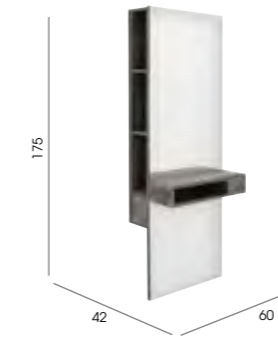

### Paris

Code: 05133 Wall, 05196 Island

Colours: All REM laminates

Holster: Dryer holster as standard

Shelf: Laminates

Footrest: Vision, Orbit and Lupo available separately

Options: Frosted lower panel

See page 63 for more information