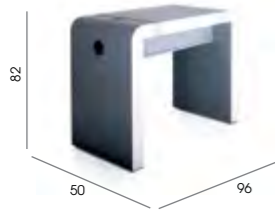

Nail Bar

Concorde 1

Code: 01052A

Colours: All REM laminates

Detail: 1 Position

Features: Mag Lamp Holster and cable management system as standard.

Options:
Advanced Filter System
05852 - Twin USB Chrome Double Socket
05858 - Twin USB Chrome Double Socket - Pre wired