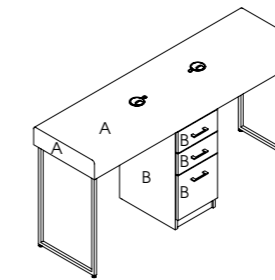

See page 102 for more information