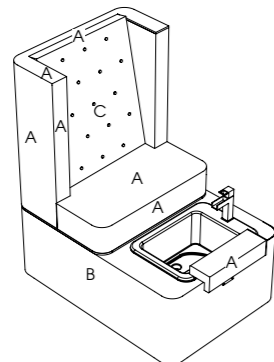

## Dream Pedispa

Code: 01590

Colour: All REM fabrics and laminates with ceramic basin

Movement: Manually adjustable footrest

Features: Adjustable footrest, retractable tap and laminated basin cover

Plumbing: required