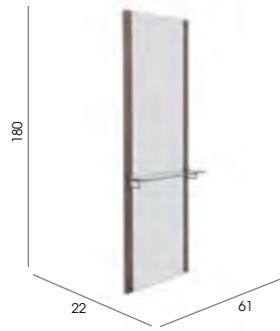

Icon

Code: 05112 Wall, 05193 Island

Colours: All REM laminates

Shelf: Toughened glass shelf

Footrest: Vision, Orbit, and Lupo available separately

Options: Frosted lower panel