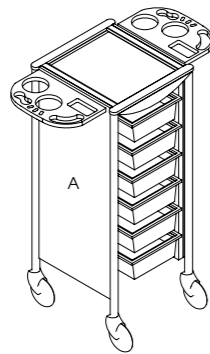

See page 87 for more information