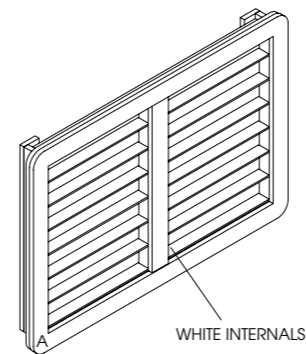

See page 85 for more information