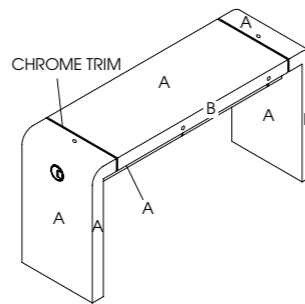

See page 103 for more information

Concorde 2

Code: 01052C

Colours: All REM laminates

Detail: 2 position

Features: Cable management system as standard

Options:  
Advanced Filter System  
05852 - Twin USB Chrome Double Socket