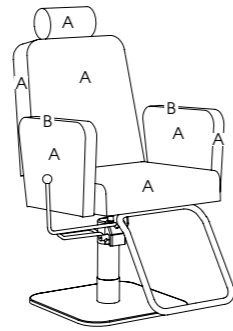

See page 119 for more information