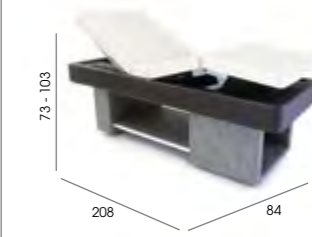

Soma

Code: 01250

Colour: All REM fabrics and laminates

Couch: 3 piece

Movement: Fully motorised

Handset: Operated via keyboard

Features: Towel warmer storage, internal socket facility, LED illuminated towel shelf

Options:
3955 - Logo embroidery