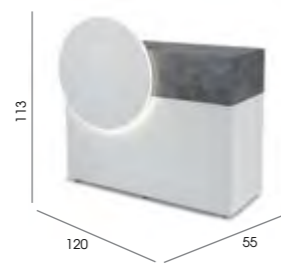

Solar

Code: 05716

Colours: All REM laminates

Features: Laminated panel and shelves. Open rear storage with cupboard - see page 180 for details. LED feature lighting and cable ports

Options:
05870 - Lockable cash drawer
05874 - Keyboard slide
05608 - Lock to door