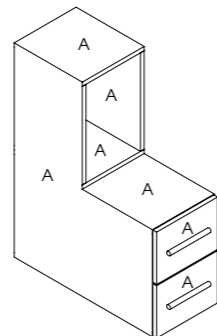

See page 115 for more information