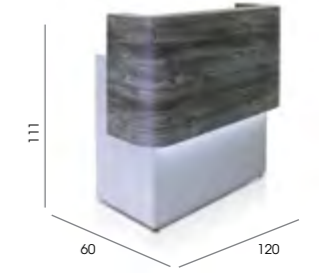

Keystone

Code: 05780

Colours: All REM laminates

Features: Open rear storage and integral cable management ports

Options:
05870 - Lockable cash drawer
05874 - Keyboard slide
05608 - Lock to door

See page 72 for more information