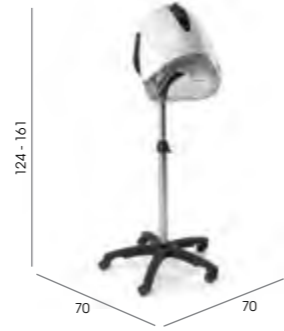

Elite Mobile

Code: 02184
Model: Mobile
Colour: White, black as option
Base: PU base, castors and chrome pole