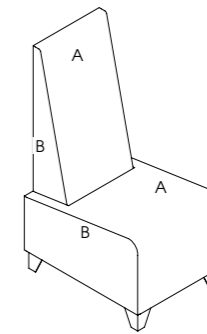

See page 80 for more information