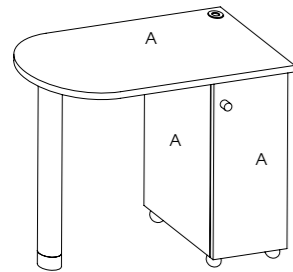

## Stadium

Code: 01068 - Michigan Elm,  
01068 - Rustic Oak

Colours: Available in Michigan Elm and Rustic Oak

Detail: 1 locking cupboard, castors

Features: Mag Lamp Holster and chrome leg

See page 106 for more information