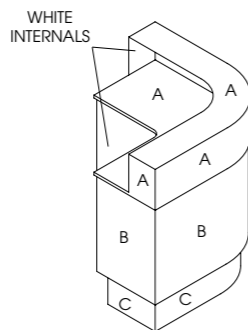

See page 76 for more information