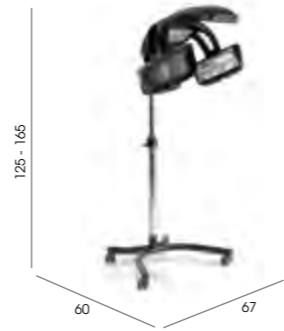

Horizon Mobile

Code: 02260
Model: Mobile
Colour: Black only
Base: 'C' type, chrome and black