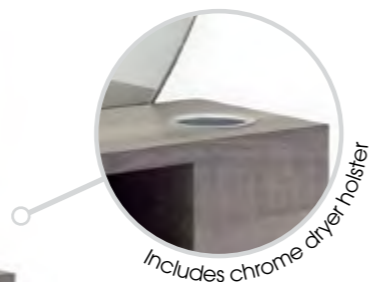

### REM Laminates:

Shown in Cashmere Grey and Nebraska Oak Laminate

From  
£395  
+ VAT

Includes chrome dryer holster

Model shown £395  
See your local distributor for promotional offers

Standard with storage