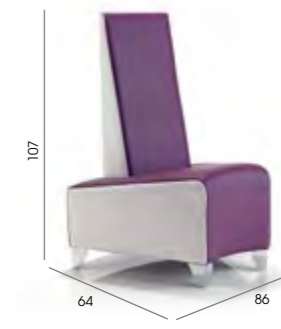

Buckingham Curve 45°

Code: 04384

Colours: All REM fabrics

Features: Chrome steel feet

Options:
2 tone fabric finish
04383 - Buckingham Straight