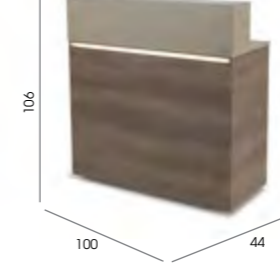

Zodiac

Code: 05424

Colours: All REM laminates

Features: Open rear storage with cupboard - see page 180 for details. Internal shelf, LED lights and cable ports.

Options:
05870 - Lockable cash drawer
05874 - Keyboard slide
05608 - Lock to door
05868/69 - Till/monitor cut out