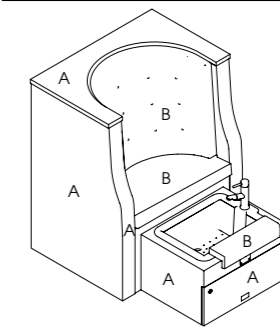

See page 117 for more information