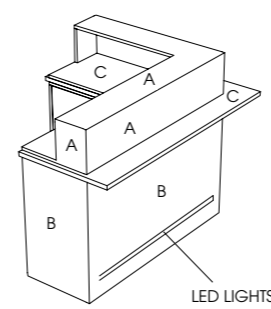

See page 78 for more information