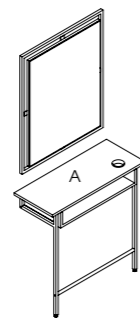

See page 61 for more information