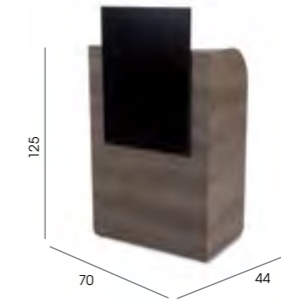

*Refer to page 179 for Glow, Lunar and Oasis positions.

Holsters

Lunar*

Code: 05694 Wall, 05699 Island

Colours: All REM laminates

Shelf: Laminated

Socket: Twin socket optional

Options: Can be ordered in multiple positions (page 179)
05694 - Standard Lunar Mirror
05699A - Storage Lunar Mirror

See page 68 for more information

Oasis*

Code: 05666 Wall, 05667 Island

Colours: All REM laminates

Shelf: Laminated

Storage: Storage mirror optional

Footrest: Integral optional

Options: Can be ordered in multiple positions (page 179)
Standard Oasis Mirror
Standard Oasis Storage Mirror
Glow Make-up Storage Mirror
Lux Storage Mirror

See page 67 for more information

Small Holster

Code: 05812

Colour: Polished metal

Large Holster

Code: 05822

Colour: Polished metal

See pages 70 - 71 for more information

Destiny Holster

Code: 05817

Colour: Chrome steel

Pop out Holster

Code: 05668

Colour: All REM laminates

See pages 70 - 71 for more information

Straightener Holster

Code: 05811

Colour: Polycarbonate

See pages 70 - 71 for more information

Footrests

Orbit Footrest

Code: 05846

Colour: Brushed steel

See page 69 for more information

Vision Footrest

Code: 05847

Colour: Chrome steel

See page 69 for more information

Reception

Keystone

Code: 05780

Colours: All REM laminates

Features: Open rear storage and integral cable management ports

Options:
05870 - Lockable cash drawer
05874 - Keyboard slide
05608 - Lock to door

See page 72 for more information

Lunar

Code: 05750

Colours: All REM laminates

Features: Open rear storage with cupboard - see page 180 for details. LED lighting and cable ports

Options:
05870 - Lockable cash drawer
05874 - Keyboard slide
05608 - Lock to door
05868/69 - Till/monitor cut out

See page 73 for more information