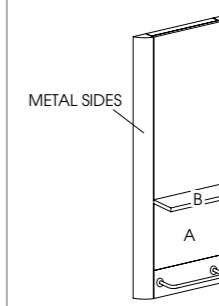

Socket: Optional extra

Footrest: Chrome footrest as standard

See page 57 for more information

Destiny

Code: 05110 Wall, 05191 Island

Colours: All REM laminates

Holster: Destiny dryer holster available separately