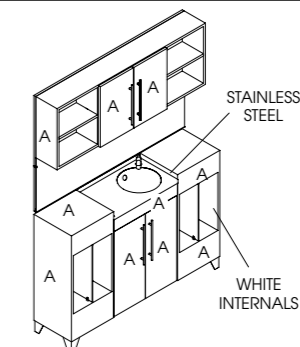

Opal

Code: 05618, 05619

Colour: All REM laminates

Details: 2 door cupboard with adjustable shelf and 2 door upper storage

Features: Mirror back. Chrome feet. Stainless steel basin and lever tap. Towel store with glass divider

Options:
05618 - Opal Vanity Unit base unit only
05608 - Lock to door

See page 129 for more information