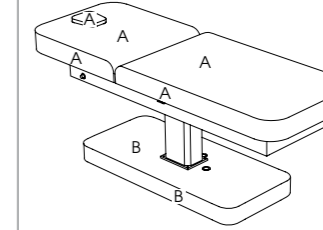

## Palermo

Code: 01556

Colour: All REM fabrics and laminates

Couch: 2 piece electrical couch

Movement: Electric with gas-lift adjustable backrest

Handset: Included

Features: Face hole with infill

Options:  
3955 - Logo embroidery