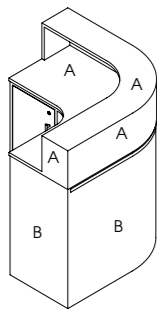

See page 75 for more information