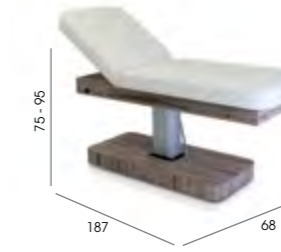

Palermo

Code: 01556

Colour: All REM fabrics and laminates

Couch: 2 piece electrical couch

Movement: Electric with gas-lift adjustable backrest

Handset: Included

Features: Face hole with infill

Options:
3955 - Logo embroidery