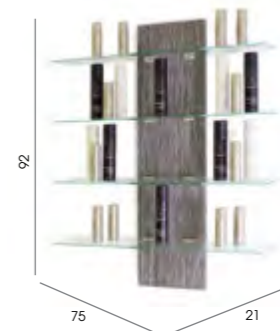

Tokyo Retail

Code: 05054

Colours: All REM laminates

Features: Toughened glass shelves