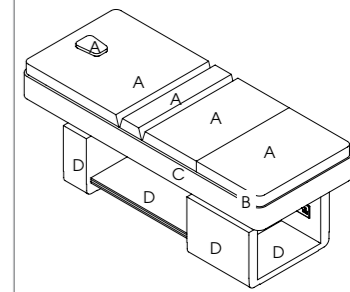

See page 113 for more information