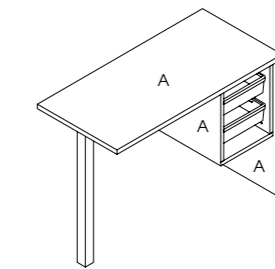

See page 104 for more information