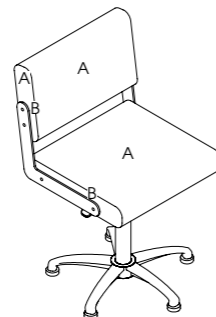

See page 34 for more information

**Futura Beauty Seat**

Code: 01752

Upholstery: All REM fabrics

Arms: -

Base: Gas-lift with glides

Standard:  
5-Star base with glides  
Polished alloy

Options:  
5-Star base with castors  
2 tone upholstery  
3955 - Logo embroidery