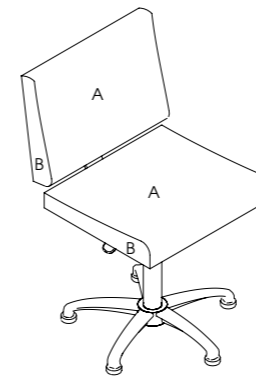

See page 122 for more information