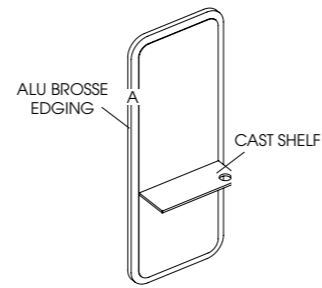

See page 62 for more information