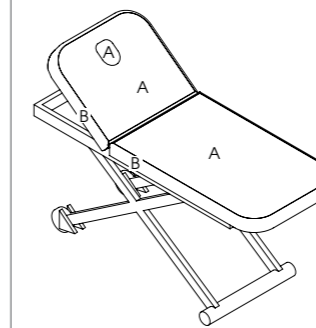

See page 110 for more information